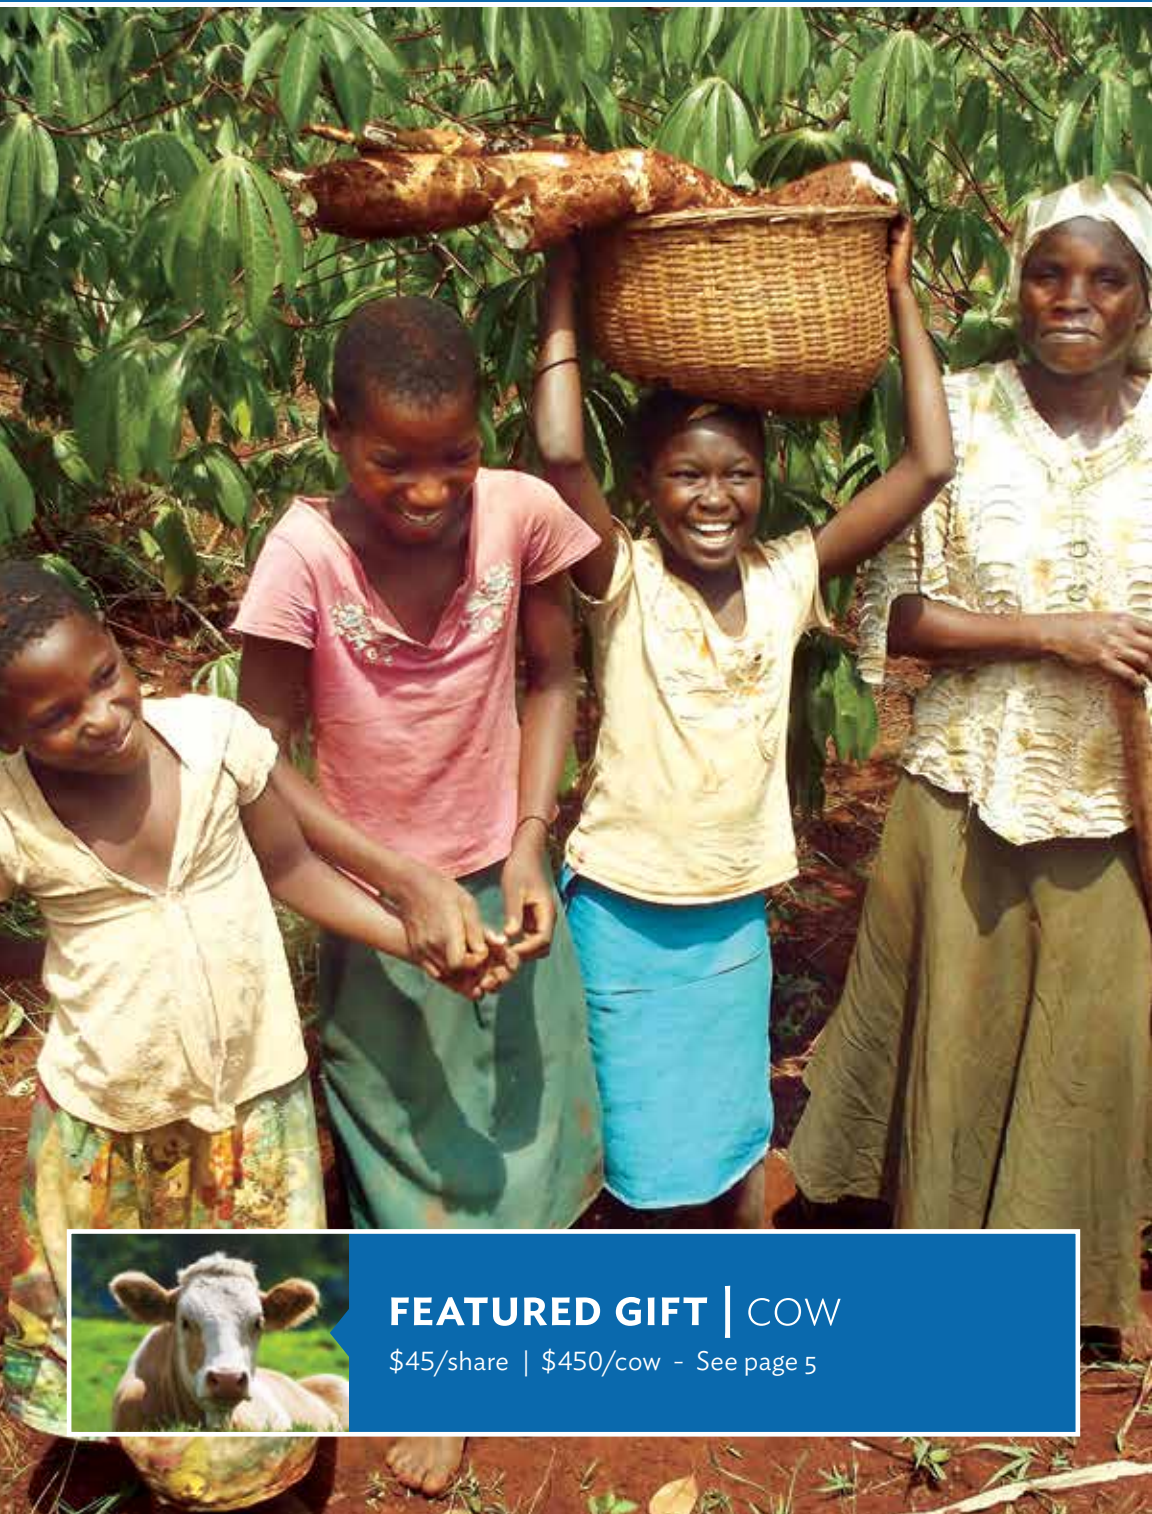

2016-2017 PRESBYTERIAN GIVING CATALOG

Small Gifts. Big Impact.

FEATURED GIFT | COW

\$45/share | \$450/cow - See page 5

Grace and Gratitude: As Presbyterians, we are a people rooted in the grace of Jesus Christ. It is our gratitude for God's grace that moves us to join in God's mission in the world, with ministries of love and justice, reconciliation and peace.

Generous gifts to the Presbyterian Giving Catalog are signs of our gratitude: feeding the hungry, comforting the broken-hearted, and sharing our faith with young and old. By joining our gifts together, however large or small, we expand our witness to God's gracious and abundant work in the world.

LEARN MORE ABOUT THE IMPACT OF SPECIAL OFFERINGS AT:

presbyterianmission.org/specialofferings

Nature for Life Conservation Initiatives

About the Cover

Naigaga Monica, a mother and farmer in eastern Uganda, serves as a Community Agriculture Trainer through an initiative supported by the **Presbyterian Hunger Program**. Supplied with improved seed and educated in new farming techniques, she and 59 other women greatly increased the yields of their farms and improved the food and economic security of their families.