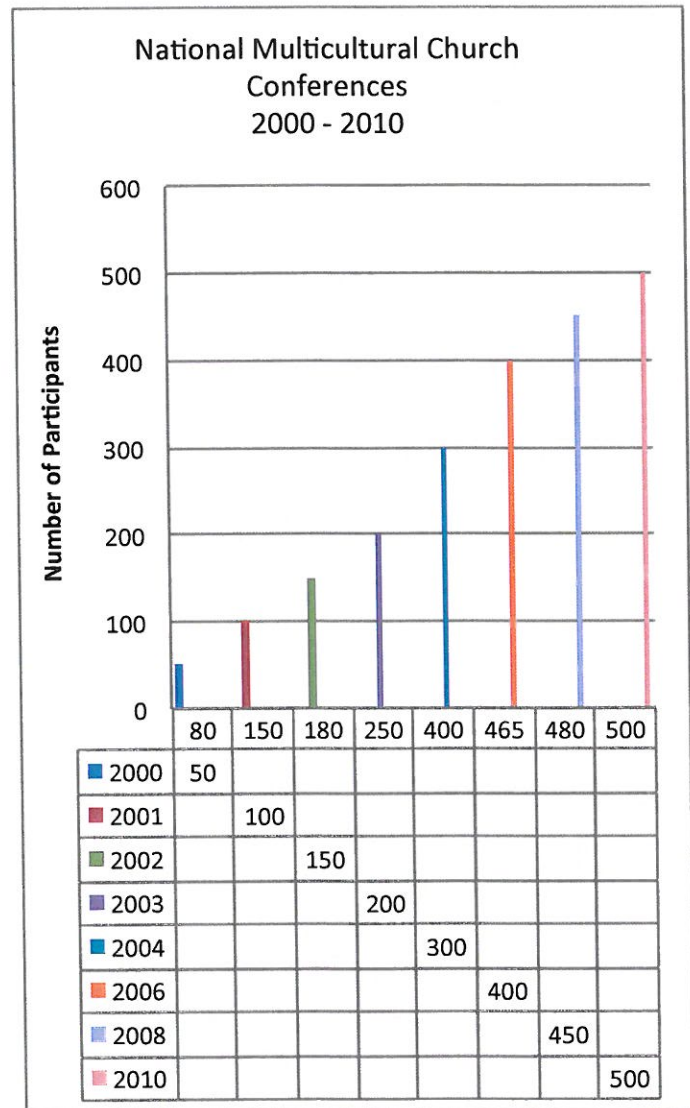

LEADERSHIP DEVELOPMENT

The Office of Multicultural Congregational Support in partnership with its national and regional multicultural networks and ministries provide several types of leadership training to equip clergy and laity for multicultural ministry in the PC(USA) and beyond. These leadership trainings include the following:

- The National Multicultural Conference, including children and youth tracks, is an inspirational and motivational event for both beginners and advanced participants with tracks that address the specific needs of each group
- The Multicultural Church Institutes at Ghost Ranch, Princeton Multicultural Church Institute, Stony Point and Montreat which provide training for coaching and mentoring leadership
- Pre-conference presbytery/church team trainings which address the dynamics of multicultural ministry, such as worship, Christian education and storytelling, models of multicultural ministry, community building and community outreach, and theological education in multicultural setting
- Regional Consultation and Training which provides the "how to" on becoming multicultural with the focus on specific local and regional needs
- The National Multicultural Youth Conference which prepares the present and future leaders for multicultural ministry

The number of participants at the National Multicultural Church Conferences has steadily increased since 2000. This graphic does not show the number of participants for years 2005, 2007 or 2009 because these conferences were in partnership with other ministry offices and with Big Tent